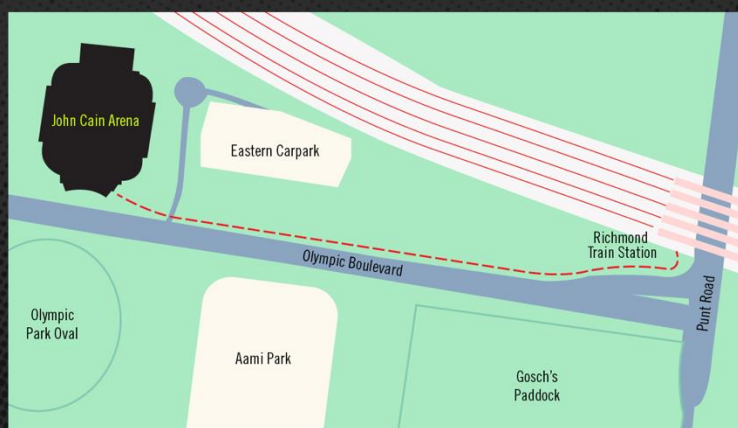

TICKETS SOLD > 0-100 receive 5% // 101-500 receive 10% // 501-1000 receive 15% // 1001 plus 20%

HOW TO GET THERE

TRAVELLING BY CAR – you can come via the Monash Freeway, turn right at Olympic Blvd and park in the Eastern Car Park, next to John Cain Arena. Parking is limited. You can book parking online at www.prebook.mopt.vic.gov.au

TRAVELLING BY TRAIN – hop off the train at Richmond Station and walk west along Olympic Blvd to John Cain Arena.

10% OFF TICKETS

NBL25 SEASON

John Cain Arena Home Schedule

RD 2 VS MELBOURNE UNITED

 **THURSDAY, 26 SEPT**
7:30PM
JOHN CAIN ARENA

 **SUNDAY, 15 DEC**
2:30PM
JOHN CAIN ARENA

RD 13 VS ADELAIDE 36ERS

 **SATURDAY, 21 DEC**
8:00PM
JOHN CAIN ARENA

RD 19 VS ADELAIDE 36ERS

 **SUNDAY, 2 FEB**
4:30PM
JOHN CAIN ARENA

SCAN THE QR CODE
TO VIEW THE
FULL SCHEDULE